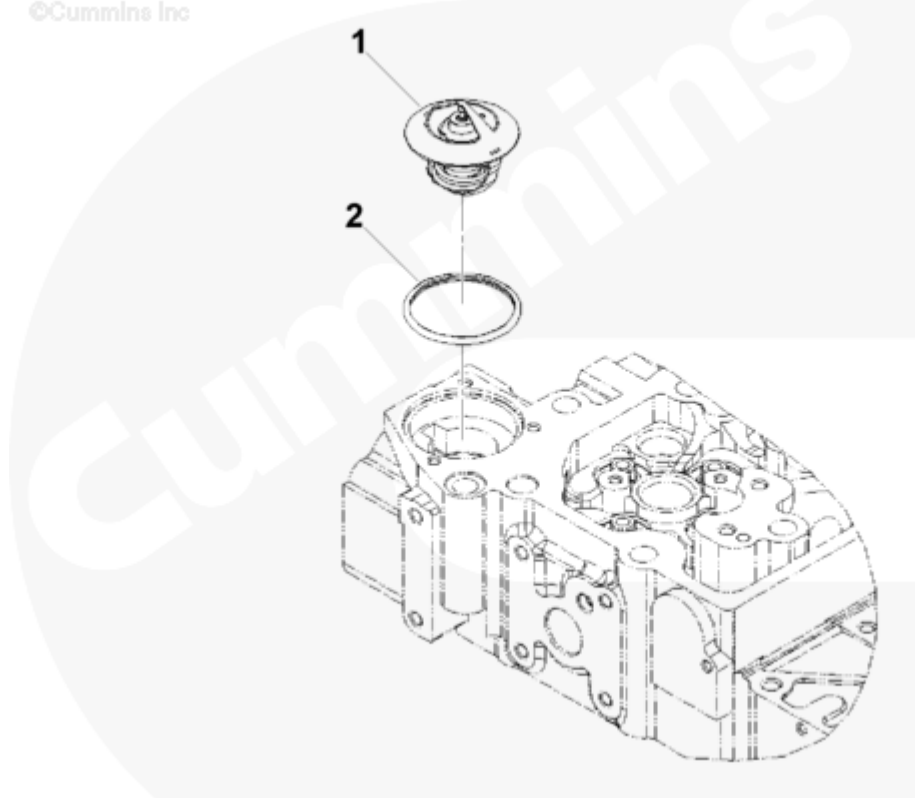

# Parts Catalog - Option Detail

Electronic Parts Catalog - Option Detail				
Option	Group	Graphic	Film Card	Date
EC9042-01	08.07	ec900zf	T	04-NOV-03
<b>Engines</b>	4B3.9, 6A3.4, 6B5.9, B GAS INTERNATIONAL CM556, B4.5, B4.5 CM2350 B129B, B4.5 CM2350 B146C, B4.5 CM2350 B147B, B4.5 RGT, B4.5S, B5.9 G, B5.9 GAS PLUS CM556, B5.9 LPG, B5.9 LPG PLUS CM556, B6.7 CM2350 B121B, B6.7 CM2350 B135B, B6.7 CM2350 B136C, B6.7 CM2350 B148B, B6.7 G CMOH6.0 B125, B6.7N CM2380 B150B, B6.7S, F3.8 CM2350 F120B, F3.8 CM2350 F128C, F3.8 CM2350 F132B, F3.8 F102, G3.9, G5.9, G5.9 CM558, ISB (CHRYSLER), ISB CM2150, ISB CM2150 E, ISB CM550, ISB CM850, ISB/ISD4.5 CM2150 B119, ISB/ISD4.5 CM2150 SN, ISB/ISD6.7 CM2150 B120, ISB/ISD6.7 CM2150 SN, ISB/ISD6.7 CM2880 B126, ISB3.9 CM2220 B107, ISB4.5 CM2150, ISB5.9G CM2180, ISB6.7 2010 DCX PICKUP, ISB6.7 2013 DCX CHASSIS CAB, ISB6.7 CM2150 SQ, ISB6.7 CM2250, ISB6.7 CM2350 B101, ISB6.7 CM2350 B103, ISB6.7 CM2350 B142, ISB6.7 CM2670 B153B, ISB6.7 G CM2180 B118, ISBE CM2150, ISBE CM800, ISBE2/ISBE3 CM850, ISBE4 CM850, ISD4.5 CM2150, ISD6.7 CM2880 D101, ISF2.8 CM2220, ISF2.8 CM2220 AN, ISF2.8 CM2220 EC, ISF2.8 CM2220 ECF2, ISF2.8 CM2220 F101, ISF2.8 CM2220 F117, ISF2.8 CM2220 F122, ISF2.8 CM2220 F126, ISF2.8 CM2220 F129, ISF2.8 CM2220 IAN, ISF3.8 CM2220, ISF3.8 CM2220 AN, ISF3.8 CM2220 F103, ISF3.8 CM2220 F110, ISF3.8 CM2220 F116, ISF3.8 CM2220 F134B, ISF3.8 CM2220 IAN, ISF3.8 CM2350 F109, ISF4.5 CM2220 F123, ISG11 CM2880 G106, ISG11 CM2880 G108, ISG12 CM2880 G107, ISG12 CM2880 G109, ISG12 G CMOH6.0 G111, QSB3.9 30 CM550, QSB3.9 CM2880 B138, QSB4.5 30 CM550, QSB4.5 CM2150 B108, QSB4.5 CM2250 B131, QSB4.5 CM2250 EC, QSB4.5 CM2350 B106, QSB4.5 CM2350 B122			

©Cummins Inc

ec900zf

[SMALL](#) | [MEDIUM](#) | [LARGE](#)

Cart	Ref No	Part Number	Part Description	Required	Remarks
<a href="#">View My Cart</a>					
		EC9042-01	Thermostat		<a href="#">Thermostat...(More)</a>